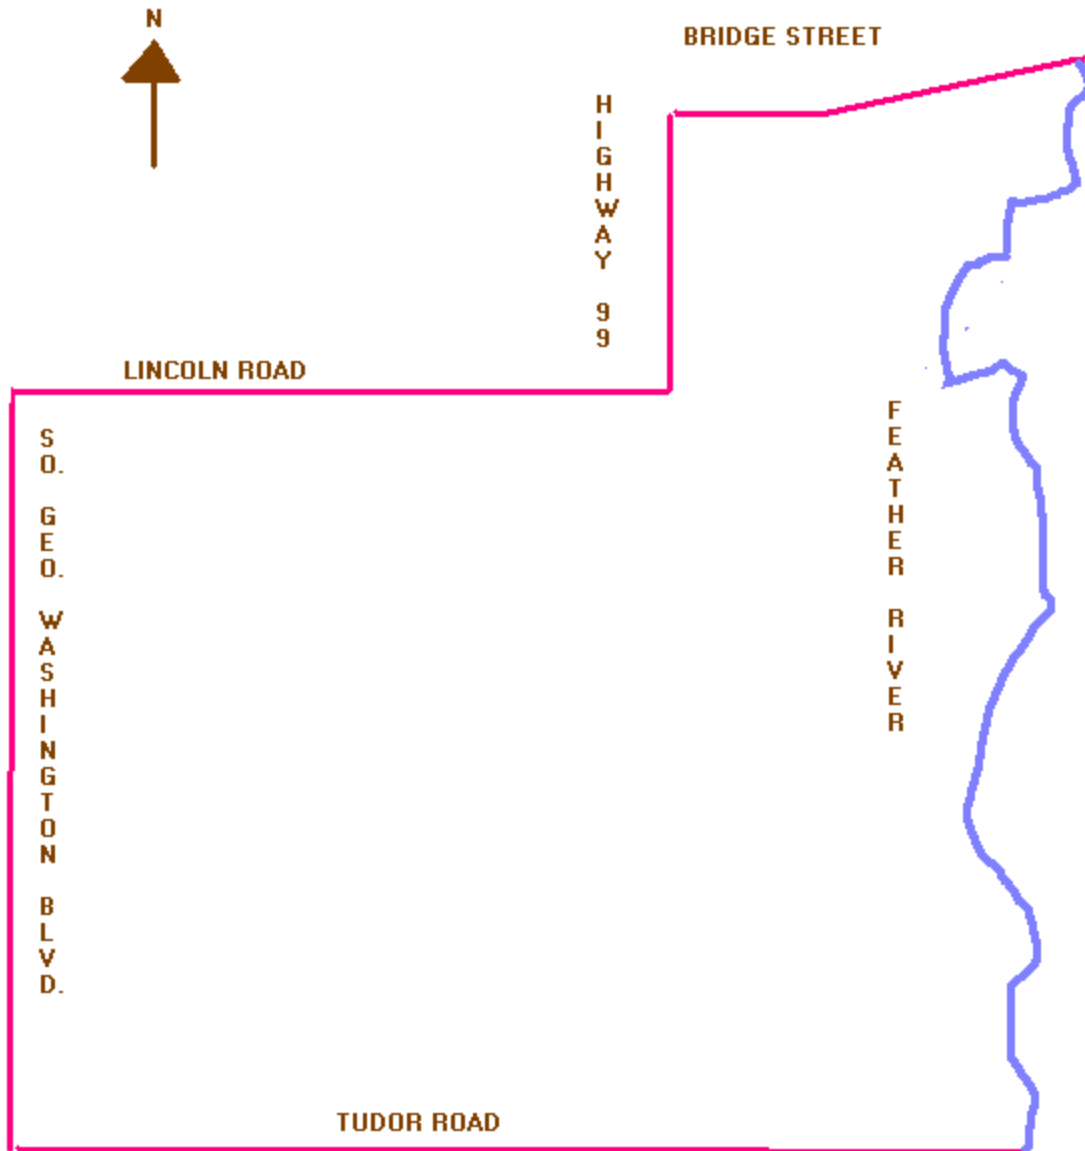

PEACH BOWL LITTLE LEAGUE BOUNDARIES

NORTH

From the junction of Geo. Washington Blvd. and Lincoln Road, east to Highway 99 to Bridge Street, along Bridge Street east to the Feather River (Both sides all streets and roads are Peach Bowl Little League).

EAST

The Feather River south to an imaginary line intersecting west to Tudor Road.

SOUTH

Tudor Road (Both sides) east to the Feather River, west to Geo. Washington Blvd.

WEST

From the junction of Geo. Washington Blvd. and Lincoln Road, south along Geo. Washington Blvd. to Tudor Road.

Date _____

District Administrator

President Peach Bowl

President Sutter Area

President Sutter Buttes

PEACH BOWL LITTLE LEAGUE 4050209

Major Softball

[close window](#)