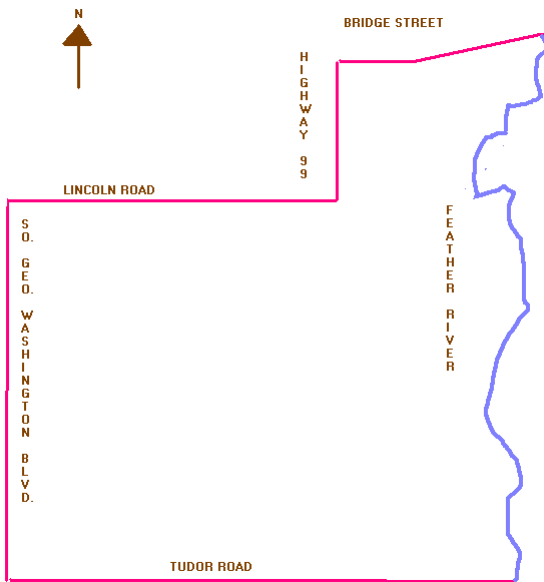

DISTRICT 2 LITTLE LEAGUE BASEBALL

Tommie McKinney
District 2, Administrator
1541 Jones Road
Yuba City, Ca. 95991
Telephone (530) 673-7610

LITTLE LEAGUES
Beale South Sutter
Sutter Area Live Oak
Marysville Olivehurst/Linda
West Side Peach Bowl
Sutter Buttes Wheatland
North Yuba Colusa

PEACH BOWL LITTLE LEAGUE BOUNDARIES

NORTH

From the junction of Geo. Washington Blvd. and Lincoln Road, east to Highway 99 to Bridge Street, along Bridge Street east to the Feather River (Both sides all streets and roads are Peach Bowl Little League).

EAST

The Feather River south to an imaginary line intersecting west to Tudor Road.

SOUTH

Tudor Road (Both sides) east to the Feather River, west to Geo. Washington Blvd.

WEST

From the junction of Geo. Washington Blvd. and Lincoln Road, south along Geo. Washington Blvd. to Tudor Road.