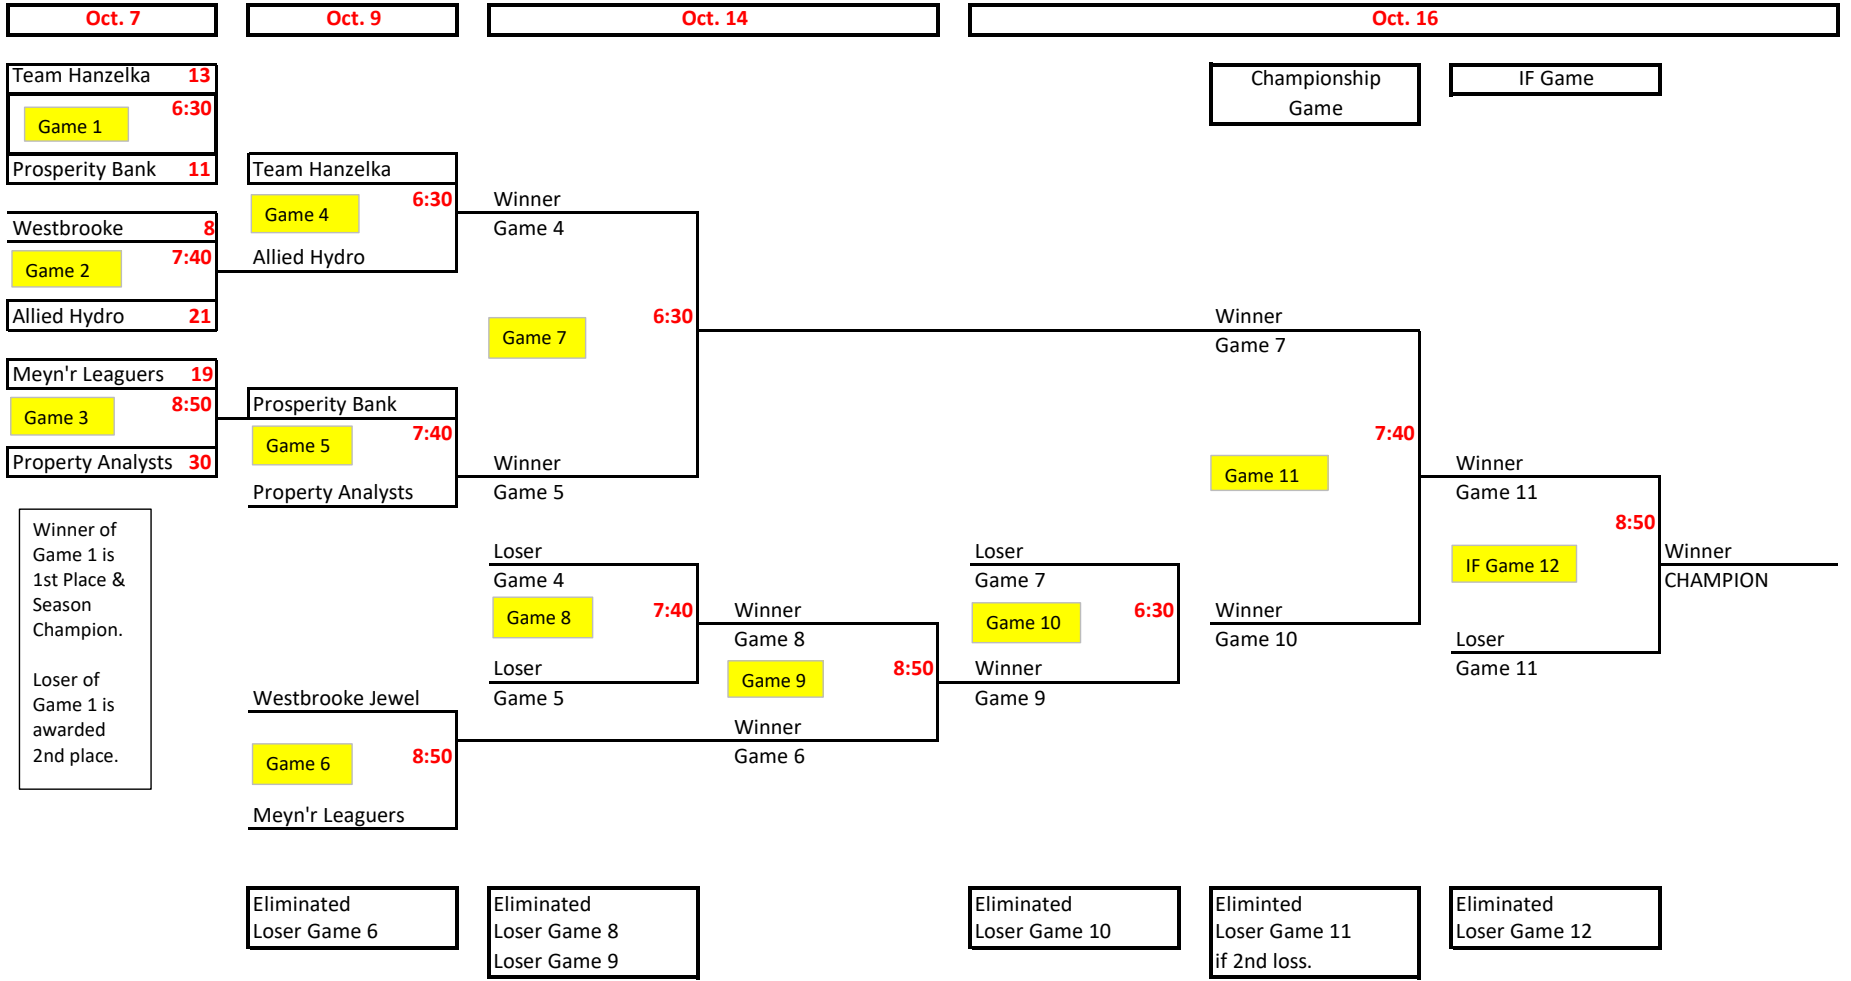

United Division Tournament Ladder

Team with most overall season wins is the home team

Winner of Game 1 is 1st Place & Season Champion.
Loser of Game 1 is awarded 2nd place.