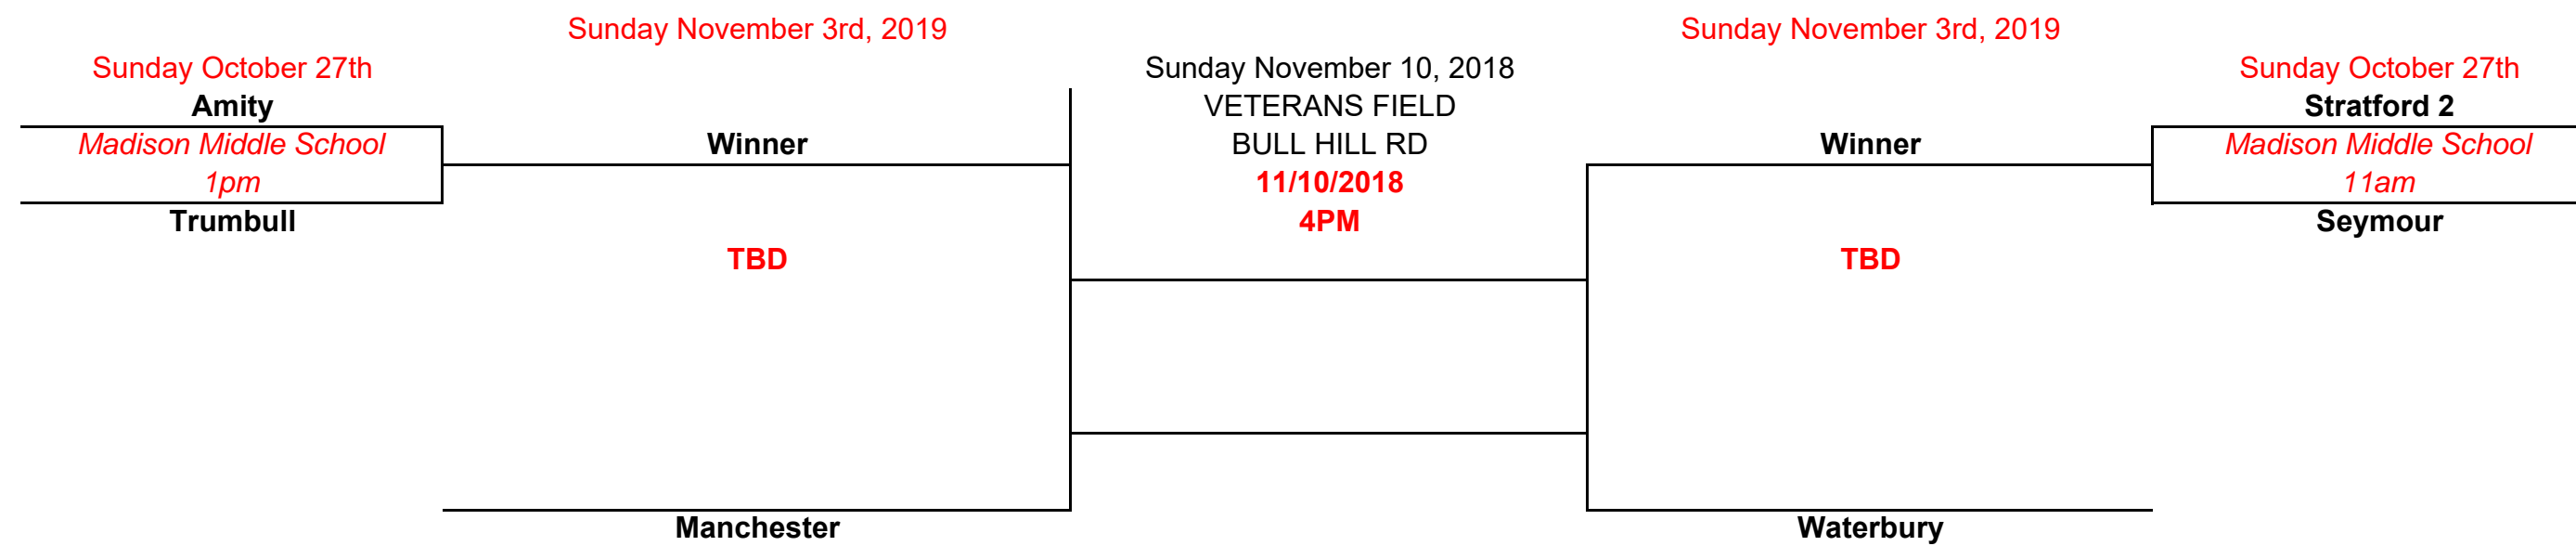

SCPW DIVISION 14U PLAYOFFS
Bob Boss

SCPW 12U DIVISION PLAYOFFS
Bob Boss

Bottom teams are the HOST

SCPW 10U DIVISION PLAYOFFS
Bob Boss

Bottom teams are the HOST

SCPW 8U DIVISION PLAYOFFS
Bob Boss

Bottom teams are the HOST