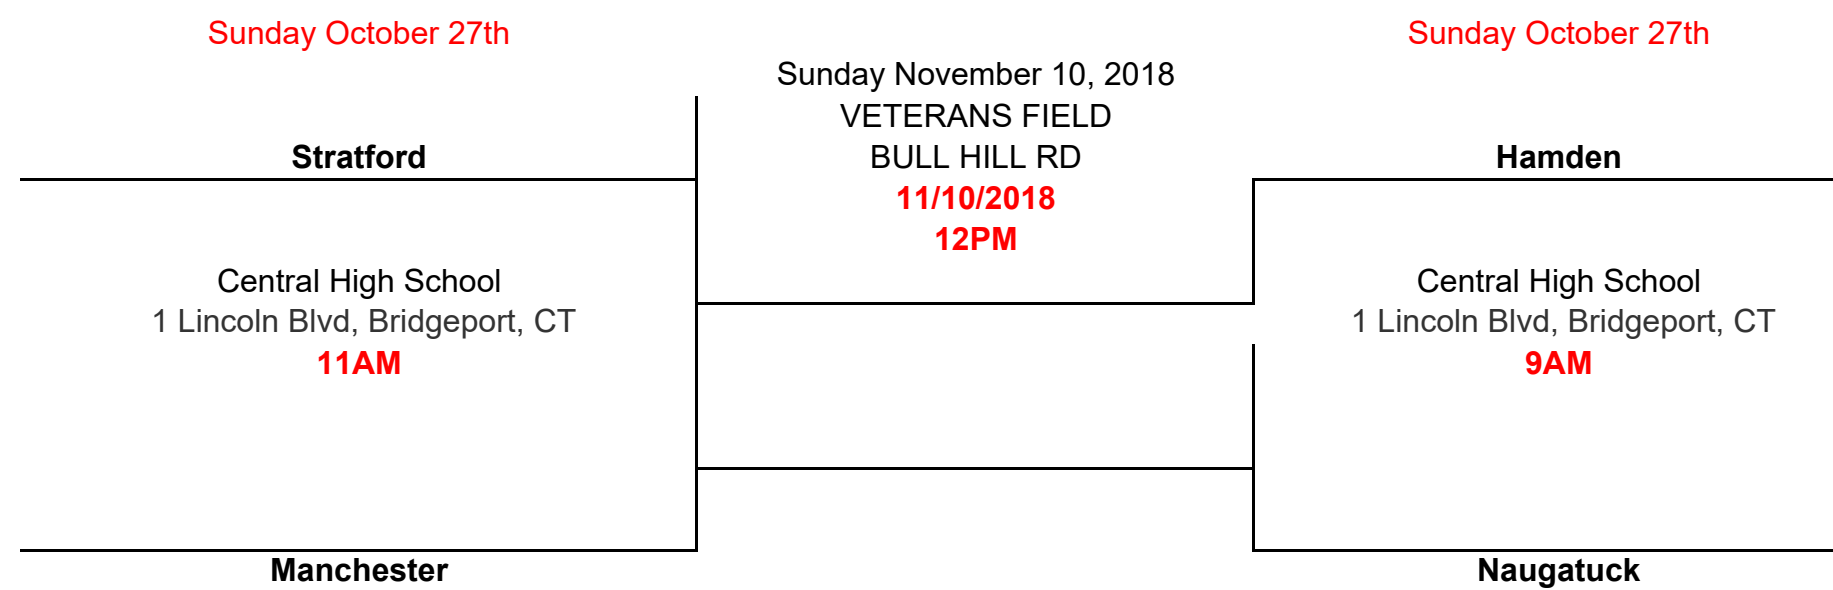

SCPW DIVISION 14U PLAYOFFS
Bob Boss

SCPW 12U DIVISION PLAYOFFS
Bob Boss

Bottom teams are the HOST

SCPW 10U DIVISION PLAYOFFS
Bob Boss

Bottom teams are the HOST

SCPW 8U DIVISION PLAYOFFS
Bob Boss

Bottom teams are the HOST