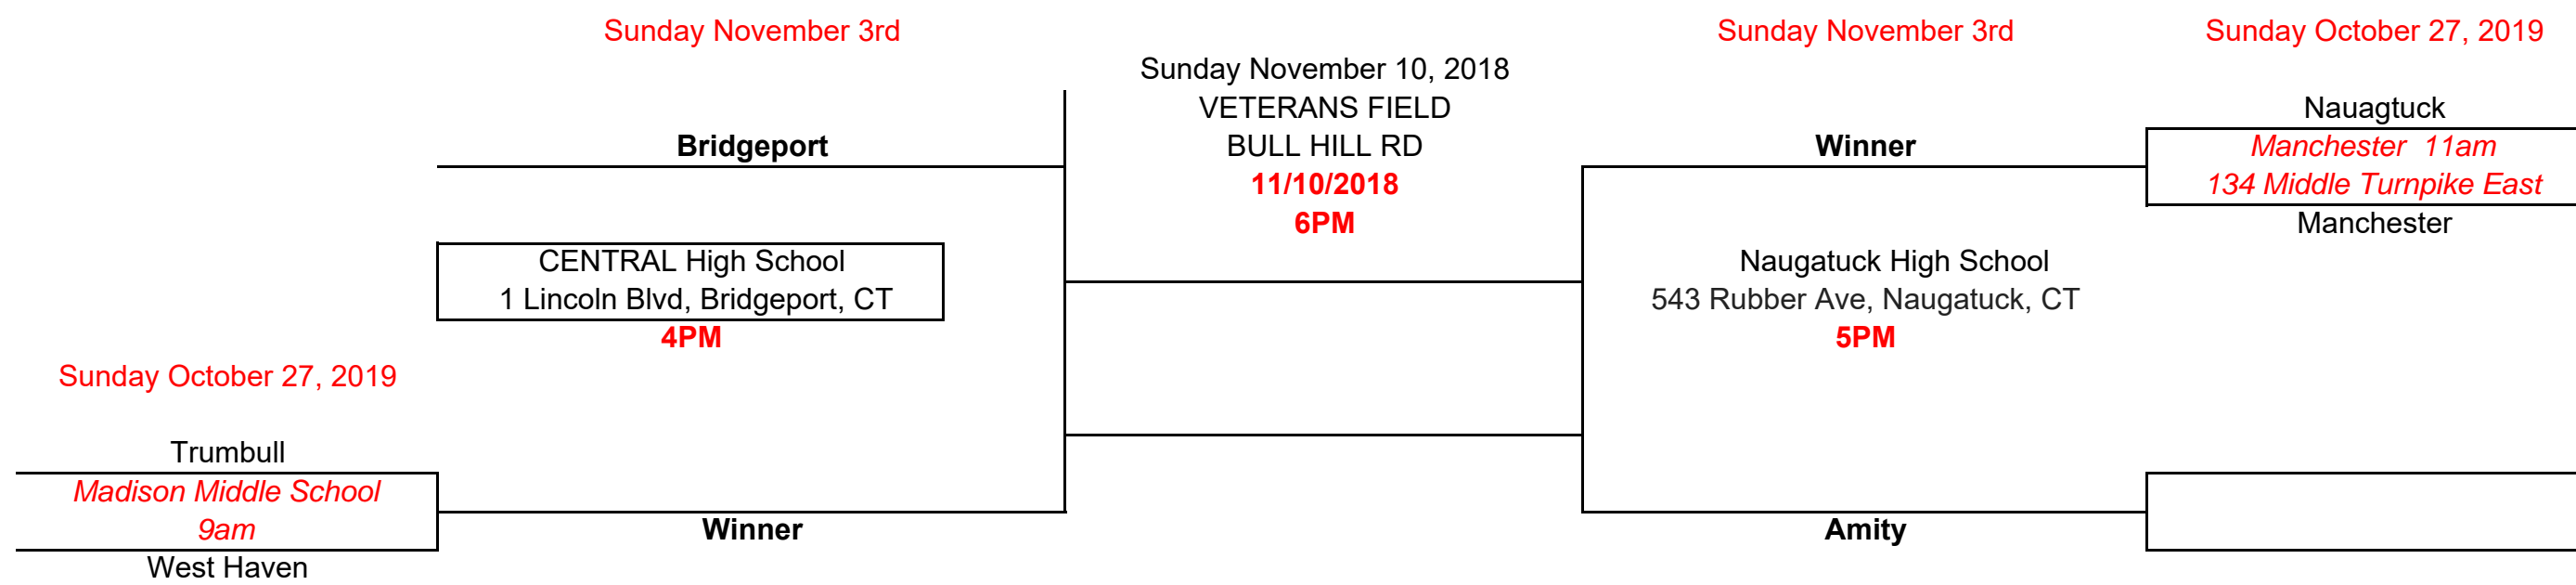

SCPW DIVISION 14U PLAYOFFS
Bob Boss

SCPW 12U DIVISION PLAYOFFS
Bob Boss

Bottom teams are the HOST

SCPW 10U DIVISION PLAYOFFS
Bob Boss

Bottom teams are the HOST

SCPW 8U DIVISION PLAYOFFS
Bob Boss

Bottom teams are the HOST