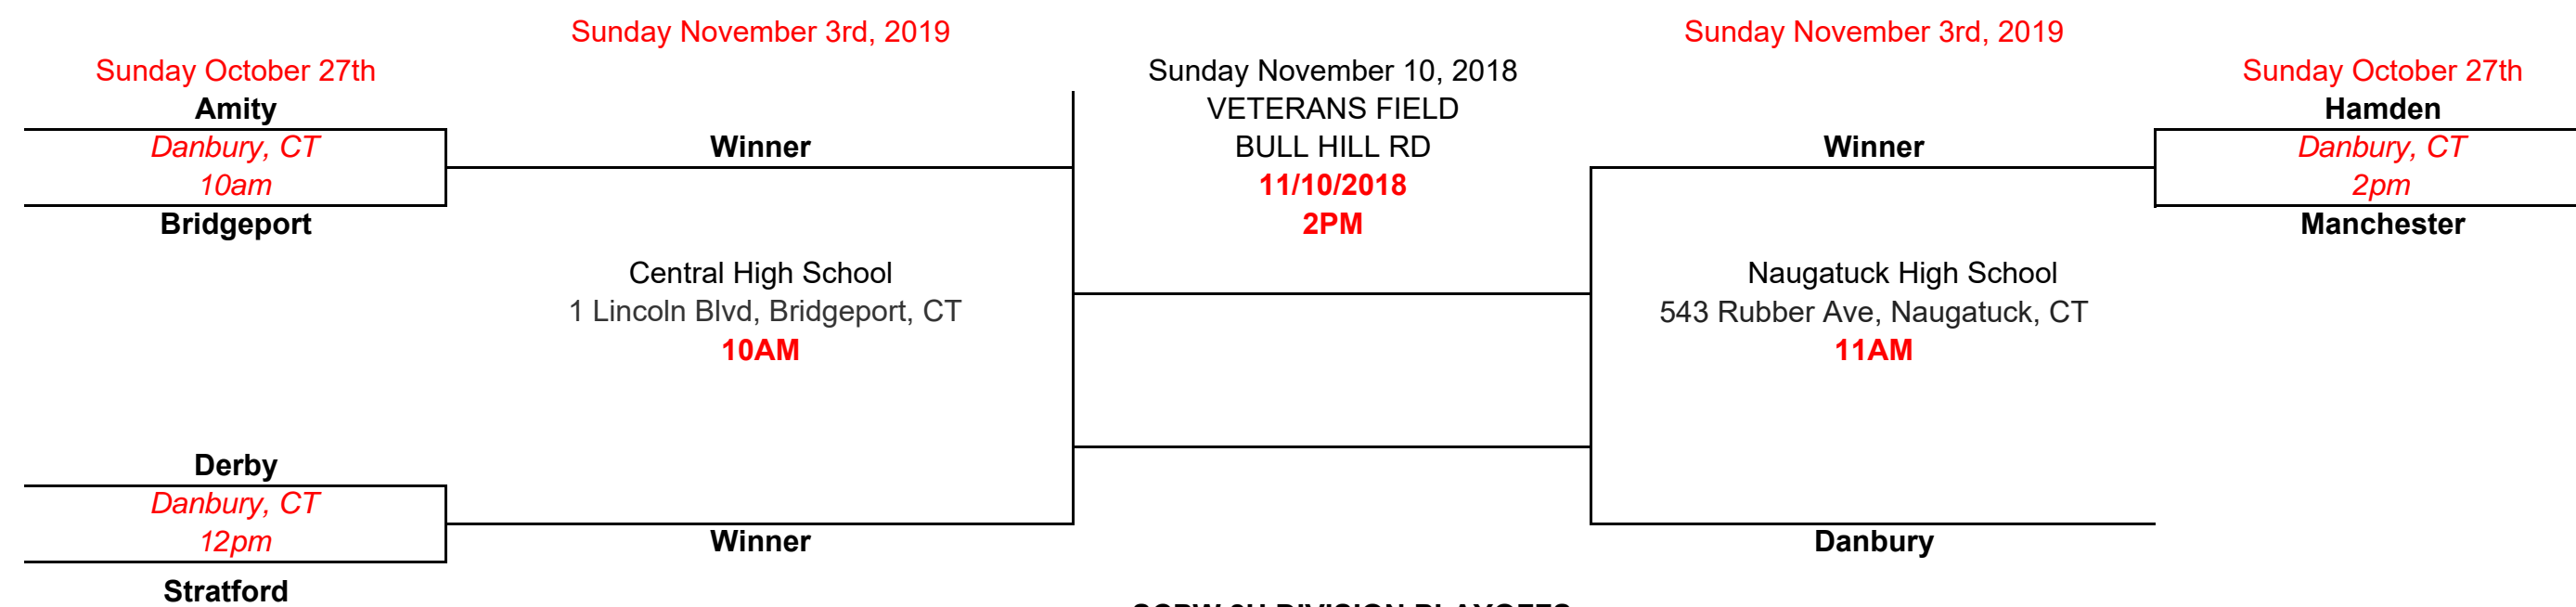

SCPW DIVISION 14U PLAYOFFS
Bob Boss

SCPW 12U DIVISION PLAYOFFS
Bob Boss

Bottom teams are the HOST

SCPW 10U DIVISION PLAYOFFS
Bob Boss

Bottom teams are the HOST

SCPW 8U DIVISION PLAYOFFS
Bob Boss

Bottom teams are the HOST