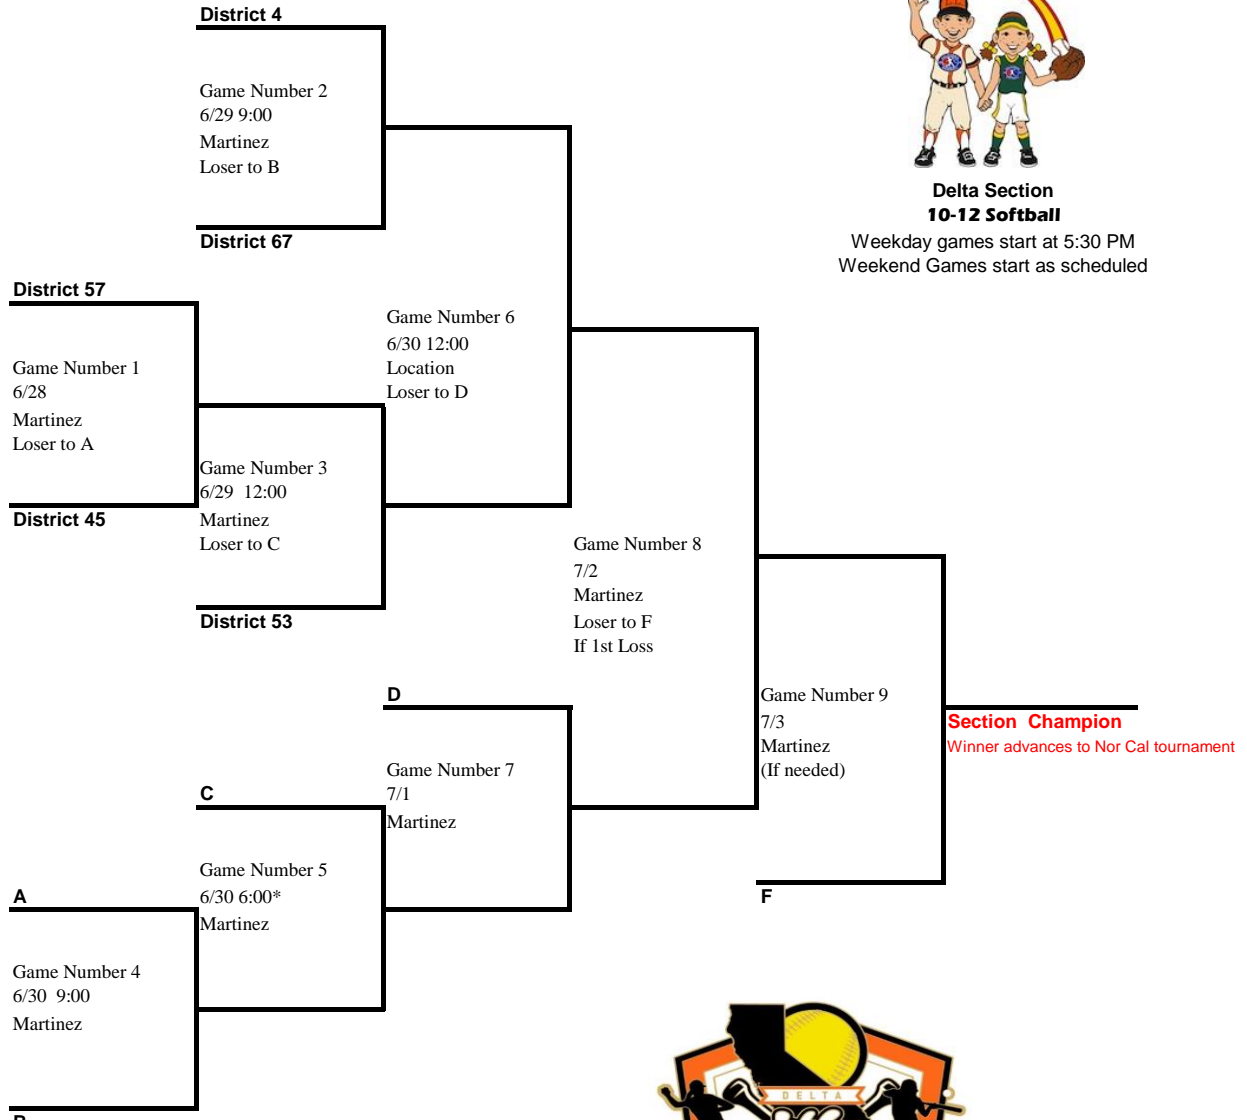

2024 California Delta Section , International Tournament

Delta Section 10-12 Softball

Weekday games start at 5:30 PM
Weekend Games start as scheduled

* If the 9-11 Delta Championship does not need the if needed game this game will be played at 4:00