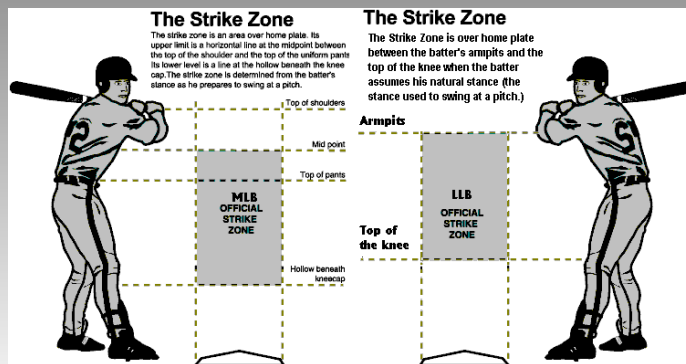

Umpire Positions

- **Nobody on base**
 - **HP Ump**
 - Fair / Foul
 - Catch / No Catch
 - **Base Ump**
 - Hustle to infield
 - Watch/follow baserunner
- **Men on base**
 - **HP Ump**
 - Fair / Foul
 - Catch / No Catch
 - R/L field toward Foul Line
 - Infield
 - Runners Tagging
 - **Base Ump**
 - Catch / No Catch in the "V"
 - Base Runners

Balls and Strikes

- If it looks like a strike call it a strike. Think Strikes. Strikes make outs.
- Outs make innings. Innings make games.
- We are paying you to do games, so call strikes when you can.