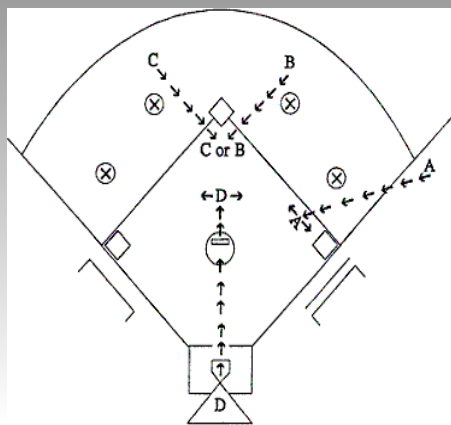

Umpire Positions

- **Nobody on base**
 - **HP Ump**
 - Fair / Foul
 - Catch / No Catch
 - **Base Ump**
 - Hustle to infield
 - Watch/follow baserunner
- **Men on base**
 - **HP Ump**
 - Fair / Foul
 - Catch / No Catch
 - R/L field toward Foul Line
 - Infield
 - Runners Tagging
 - **Base Ump**
 - Catch / No Catch in the "V"
 - Base Runners