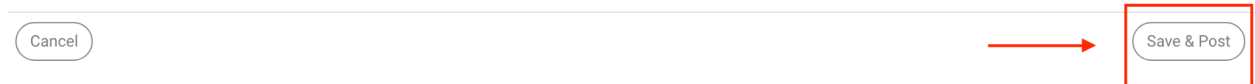

Score down to the bottom of the page to save scores and post online.