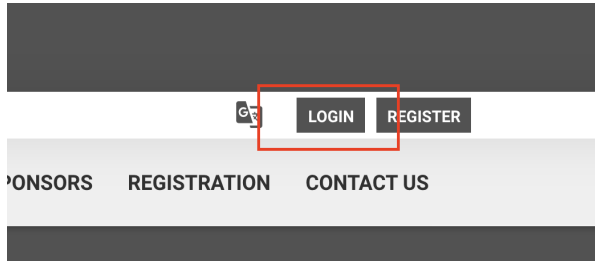

How to Enter Home Team Scores | Costa Mesa Little League

Home Team

Only team personnel (Managers, Coaches, Scorekeeper, etc.) assigned to teams in Sports Connect can enter scores.

Step #1

Login to Sports Connect via www.cmlbaseball.com