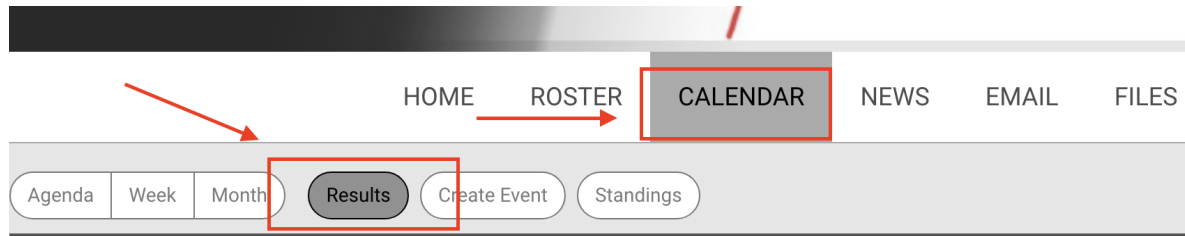

Step #2

Go to your account.

Step #3

Go to your team's Page.

How to Enter Home Team Scores | Costa Mesa Little League

Step #4

Select the team calendar and select results (home team only).

Step #5