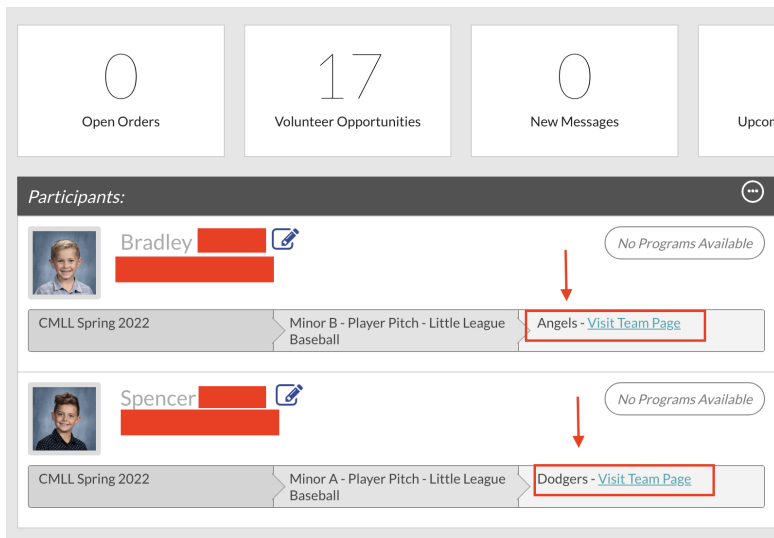

How to Enter Home Team Scores | Costa Mesa Little League

Home Team

Only team personnel (Managers, Coaches, Scorekeeper, etc.) assigned to teams in Sports Connect can enter scores.

Step #1

Login to Sports Connect via www.cmlbaseball.com

Step #2

Go to your account.

Step #3

Go to your team's Page.

How to Enter Home Team Scores | Costa Mesa Little League

Step #4

Select the team calendar and select results (home team only).

Step #5