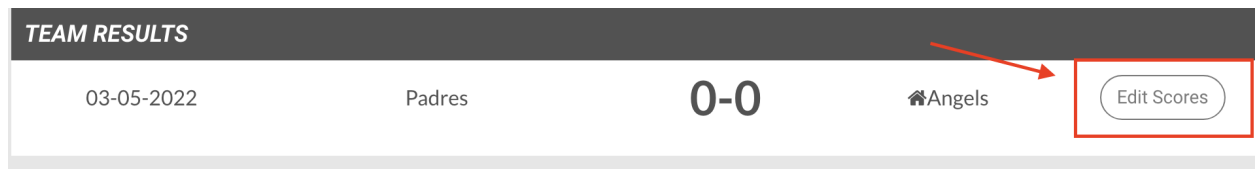

Step #5

Enter scores