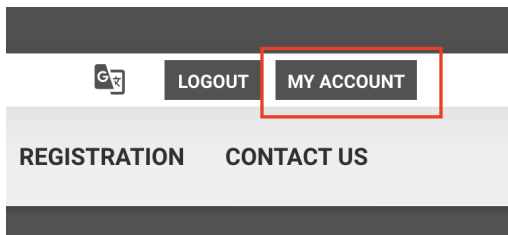

Step #2

Go to your account.