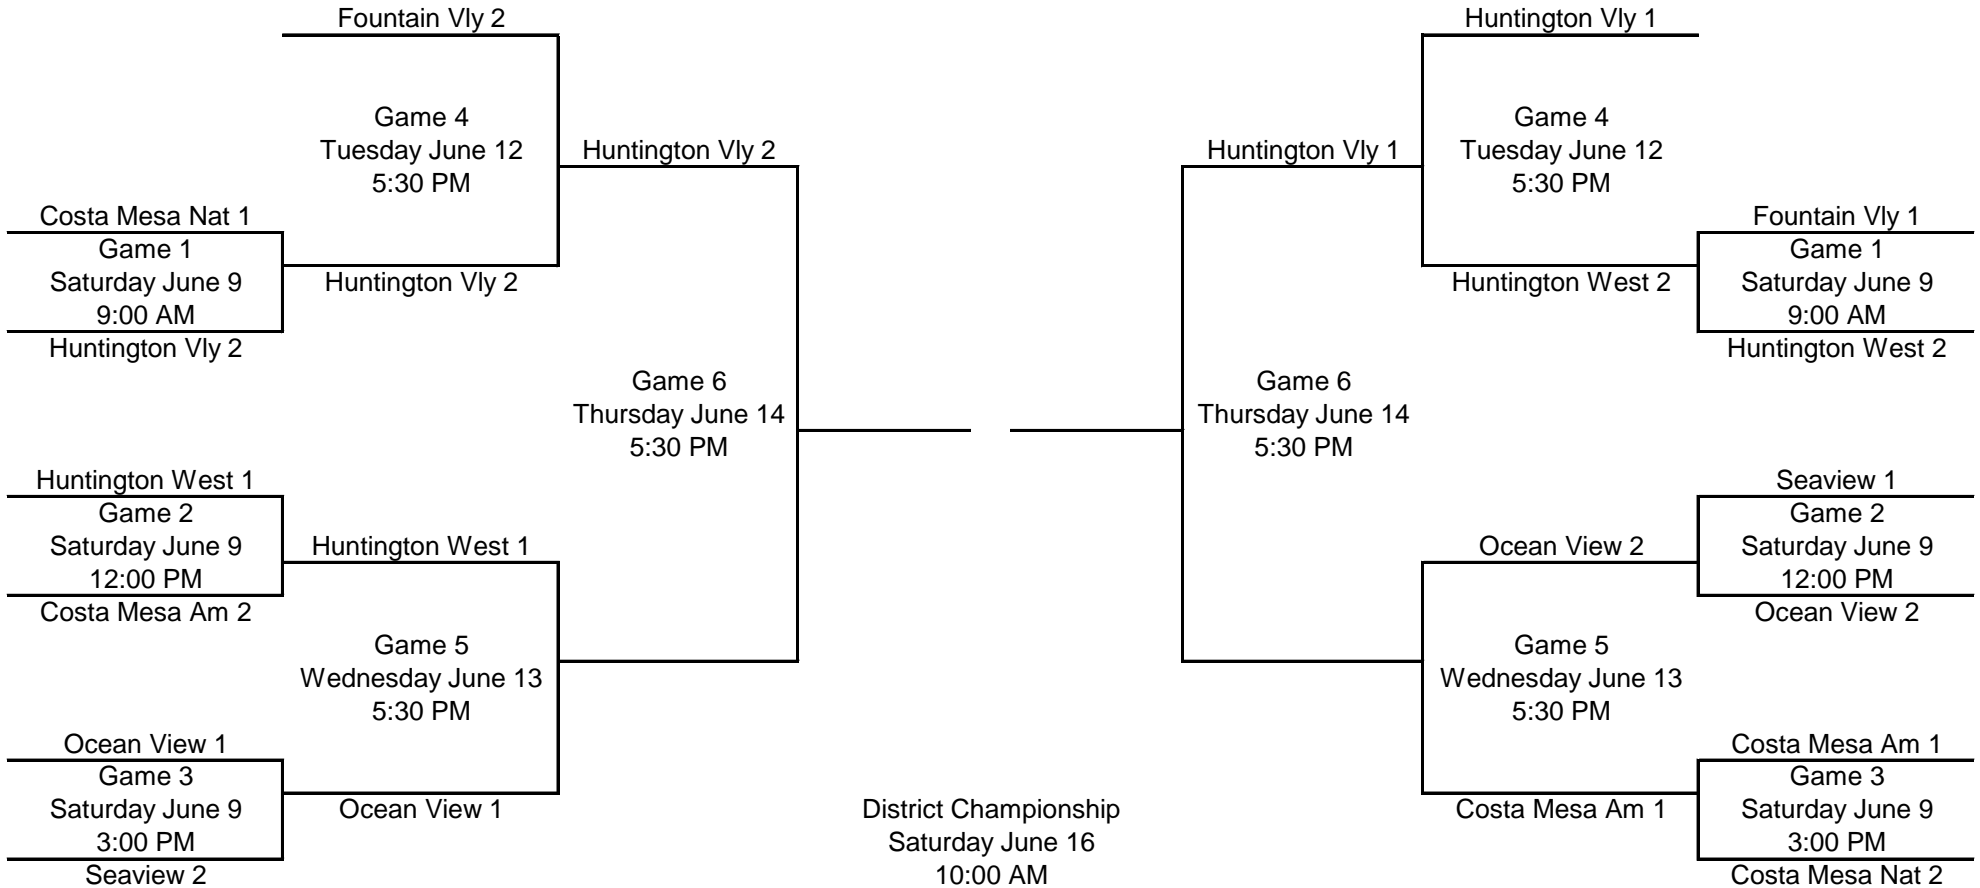

CALIFORNIA 62  
LITTLE LEAGUE

AREA 1

AREA 2

HOST:

*TOURNAMENT OF CHAMPIONS*

HOST:

Ocean View

MAJOR DIVISION

Huntington Vly

HOST:  
Ocean View

**CALIFORNIA 62  
LITTLE LEAGUE**

**AREA 1**

**AREA 2**

**HOST:**

***TOURNAMENT OF CHAMPIONS***

**HOST:**

**Ocean View**

**MINOR A**

**Huntington Vly**

**HOST:**

**Ocean View**

**CALIFORNIA 62  
LITTLE LEAGUE**

**AREA 1**

**AREA 2**

**HOST:**

***TOURNAMENT OF CHAMPIONS***

**HOST:**

**Ocean View**

**MINOR B**

**Huntington Vly**

**HOST:  
Ocean View**