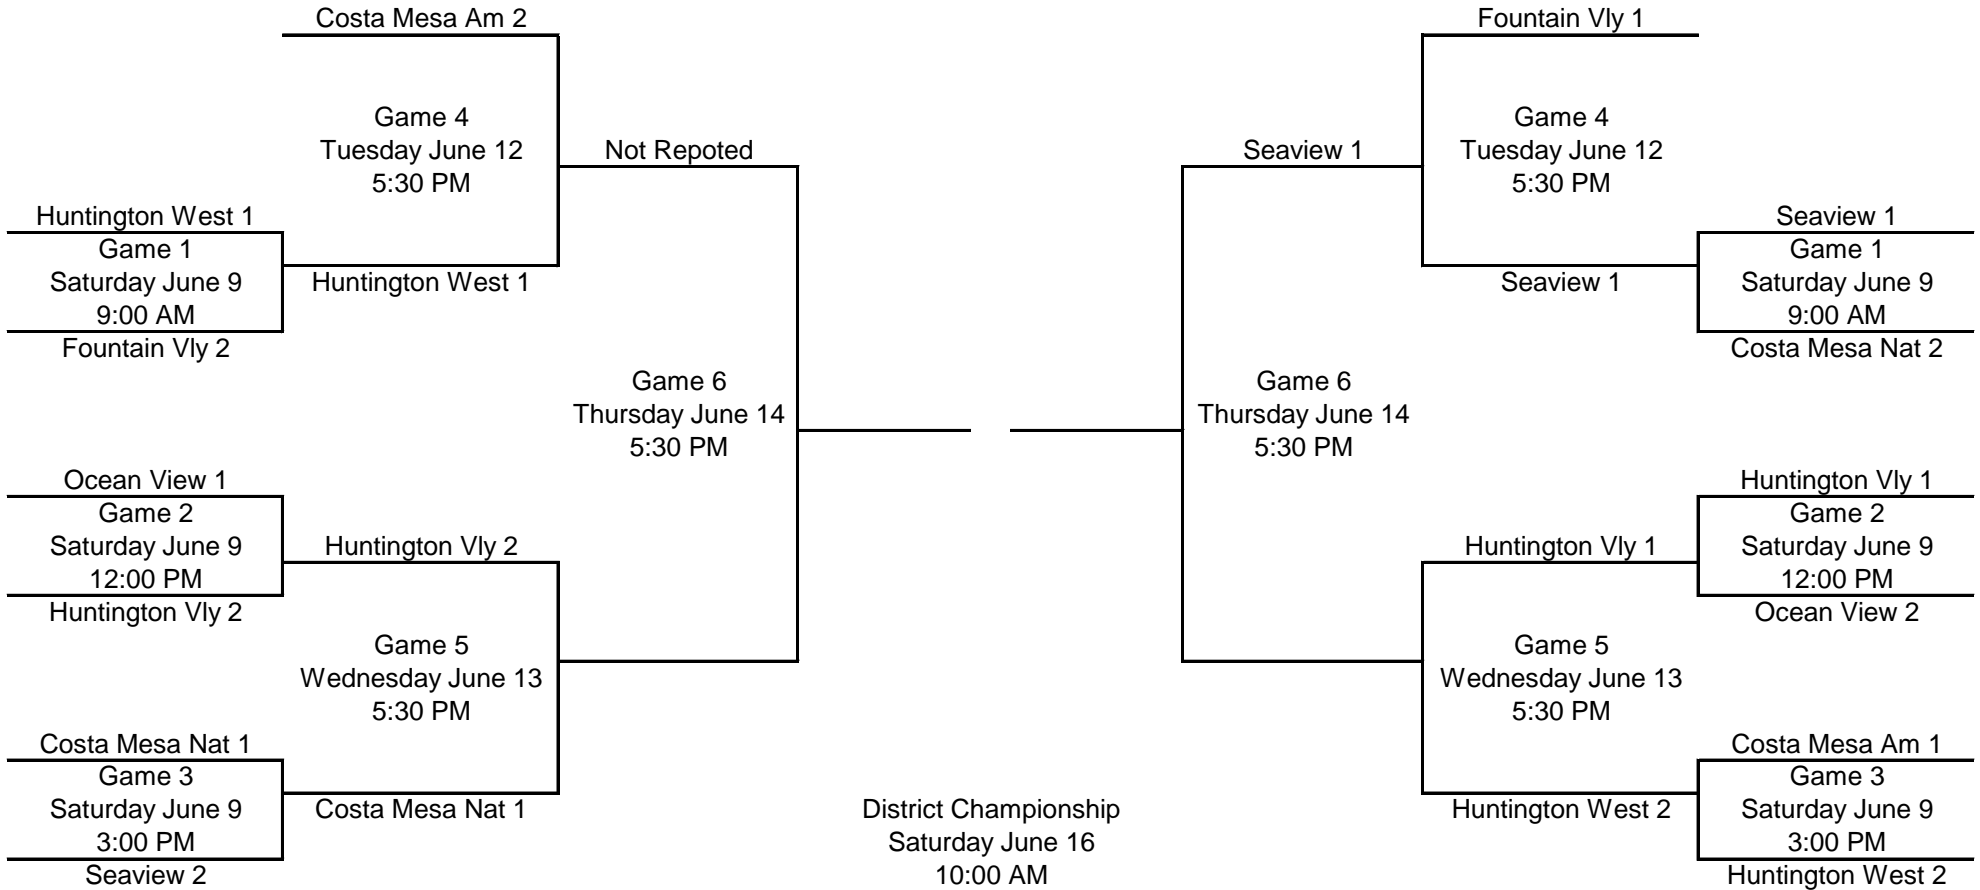

Huntington Vly

HOST:  
Ocean View

**CALIFORNIA 62  
LITTLE LEAGUE**

**AREA 1**

**AREA 2**

**HOST:**

***TOURNAMENT OF CHAMPIONS***

**HOST:**

**Ocean View**

**MINOR A**

**Huntington Vly**

**HOST:**

**Ocean View**

**CALIFORNIA 62  
LITTLE LEAGUE**

**AREA 1**

**AREA 2**

**HOST:**

***TOURNAMENT OF CHAMPIONS***

**HOST:**

**Ocean View**

**MINOR B**

**Huntington Vly**

**HOST:  
Ocean View**