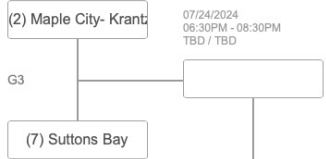

07/22/2024
06:30PM - 08:30PM
Lake Leelanau Ball Field / St. Marys