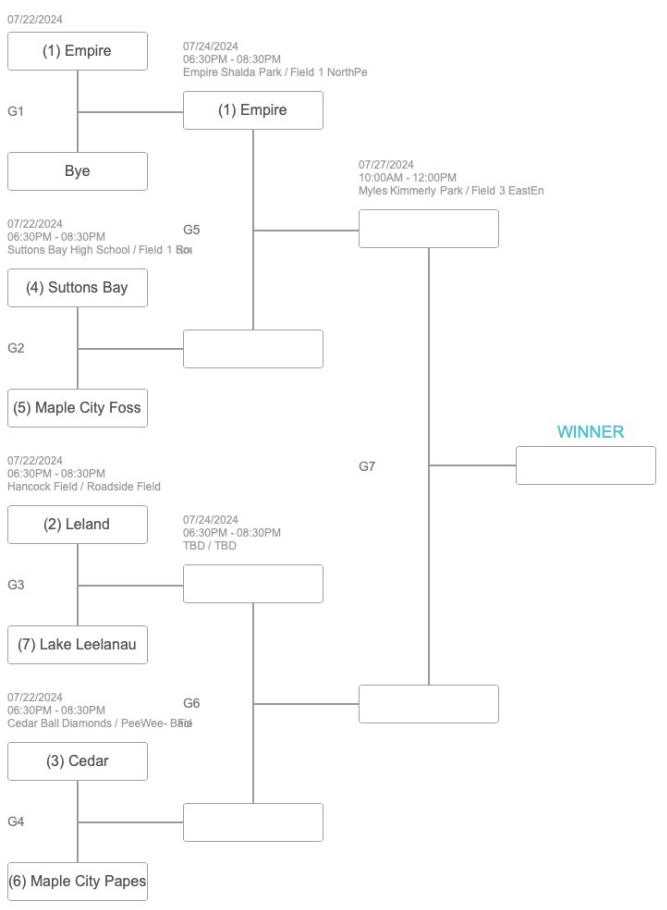

Single Elimination Bracket

| Order | Round | Home Team | Away Team | Date | Start Time | End Time | Location | Field |
|-------|-------|-------------|------------------|------------------|------------|----------|-------------------------|----------------------------|
| 1 | 1 | Empire | Bye | | | | | |
| 2 | 1 | Suttons Bay | Maple City Foss | 07/22/2024 [Mon] | 06:30 PM | 08:30 PM | Suttons Bay High School | Field 1 Roadside South |
| 3 | 1 | Leland | Lake Leelanau | 07/22/2024 [Mon] | 06:30 PM | 08:30 PM | Hancock Field | Roadside Field |
| 4 | 1 | Cedar | Maple City Papes | 07/22/2024 [Mon] | 06:30 PM | 08:30 PM | Cedar Ball Diamonds | PeeWee- Back Field |
| 5 | 2 | G1 Win | G2 Win | 07/24/2024 [Wed] | 06:30 PM | 08:30 PM | Empire Shalda Park | Field 1 North PeeWee/TBall |
| 6 | 2 | G3 Win | G4 Win | 07/24/2024 [Wed] | 06:30 PM | 08:30 PM | TBD | TBD |
| 7 | 3 | G5 Win | G6 Win | 07/27/2024 [Sat] | 10:00 AM | 12:00 PM | Myles Kimmerly Park | Field 3 East Entrance |